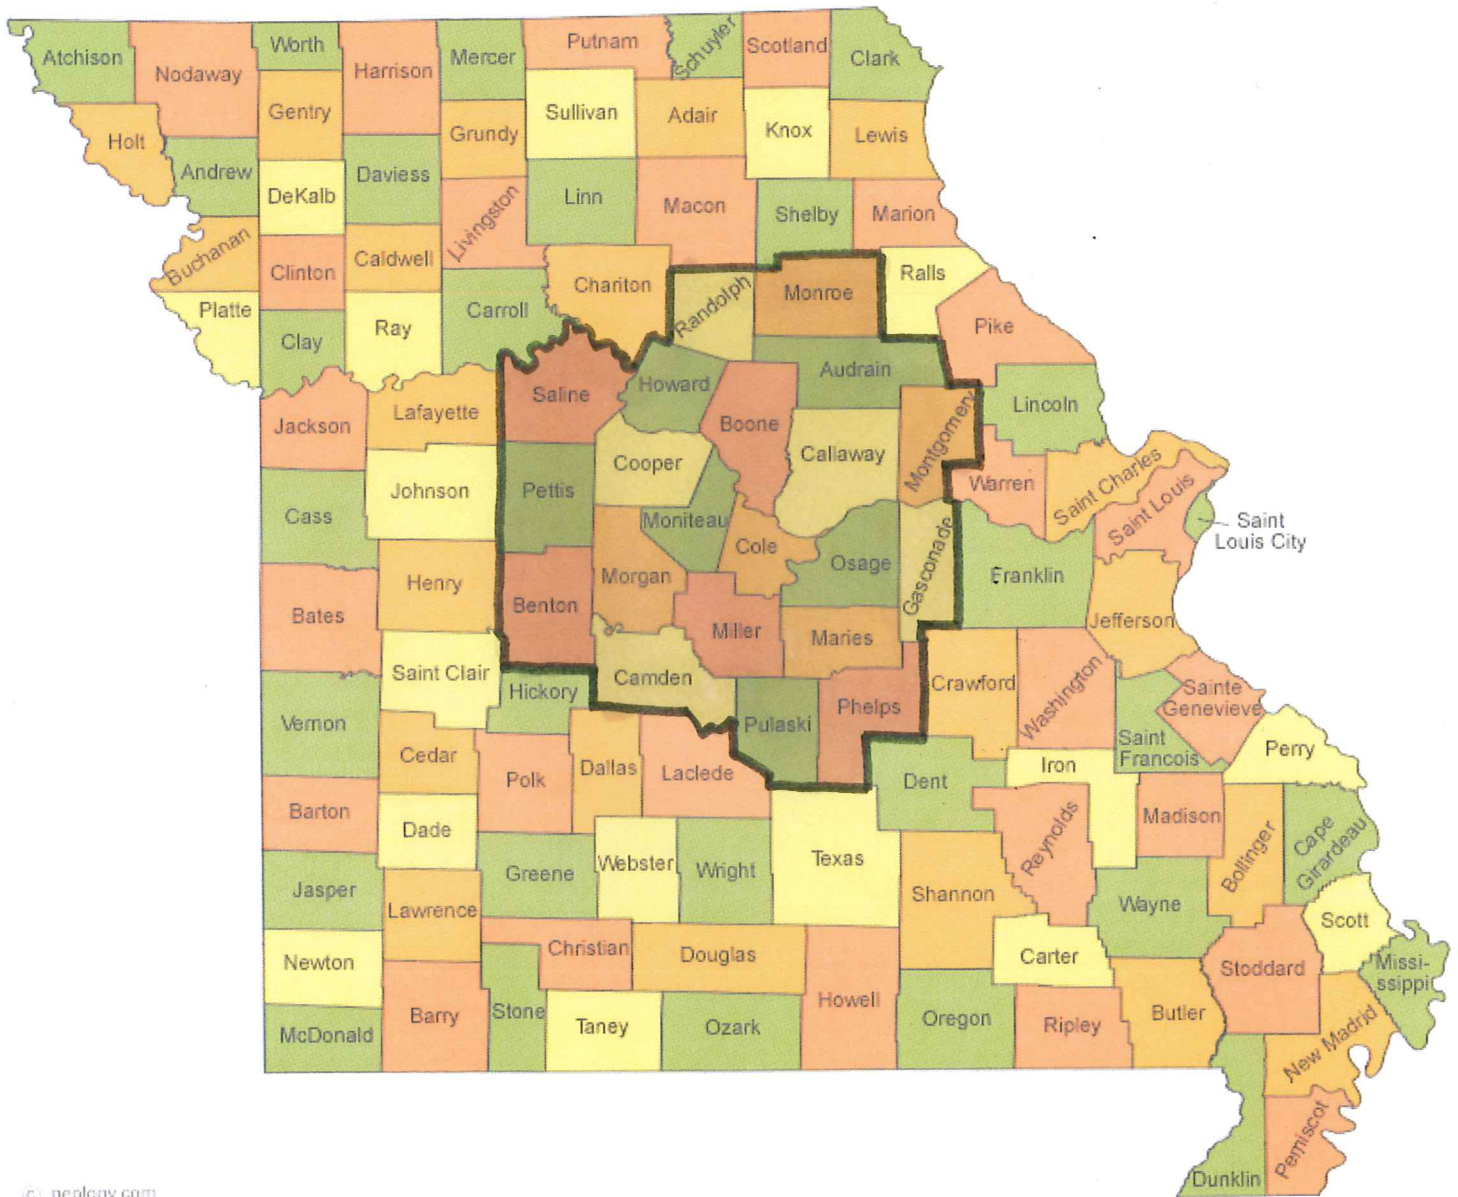

AIA Mid-Missouri

A Chapter of The American Institute of Architects

Design Awards - Chapter Boundary

Please use the map to determine your project's physical location and that it falls within the Chapter boundaries of AIA Mid-Missouri – District #2

© geology.com

204 East High Street
Jefferson City, Missouri 65101
573-635-8555